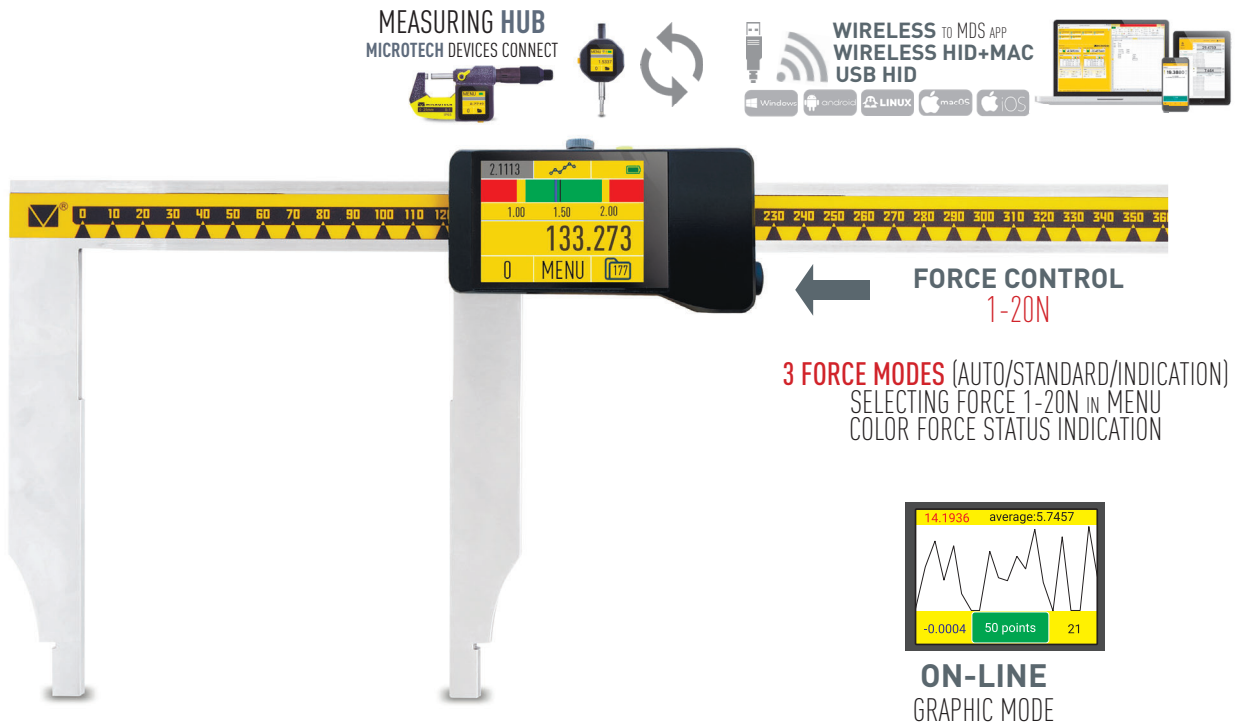

- Industry 4.0 adopted Tablet caliper with computerized MICS system with 2.4" color Touchscreen
- Functions: On-line Graphic, Analog scale, Go/NoGo, Max/Min, Formula, Timer, Linear correction, Temperature correction
- Measuring HUB: Wireless MICROTECH instrument connection, Synchronization, 2D mode, 2D Graph, Probe mode, Compensation
- Memory manager: 2000 values, Folders system, Statistics mode, Memory data transfer
- E-Force control module with Force selection 1-20N, color indication, AUTO-Force mode, Force indication
- **4 MODES DATA TRANSFER:** WIRELESS to MDS app (Windows, Android, iOS, MacOS); WIRELESS HID, WIRELESS HID+MAC, USB HID
- Top quality Aluminium housing (CNC machined solid block)
- Calibration certificate included (ISO17025 (Ilac MRA))

OPTIONAL ACCESSORIES

DOWNLOAD APP

TABLET EXTRA LONG JAW CALIPER

- Industry 4.0 adopted Extra long jaw Tablet caliper with computerized MICS system with 2.4" color Touchscreen
- Patents US10184772, UA111194, UA112361, UA121681, UA2022205040
- Functions: On-line Graphic, Analog scale, Go/NoGo, Max/Min, Formula, Timer, Linear correction, Temperature correction
- Measuring HUB: Wireless MICROTECH instrument connection, Synchronization, 2D mode, 2D Graph, Probe mode, Compensation
- Aluminium construction with precision linear guides
- Memory manager: 2000 values, Folders system, Statistics mode, Memory data transfer
- 4 MODES DATA TRANSFER: WIRELESS to MDS app (Windows, Android, iOS, MacOS); WIRELESS HID, WIRELESS HID+MAC, USB HID
- Calibration certificate included (ISO17025 (Iac MRA))